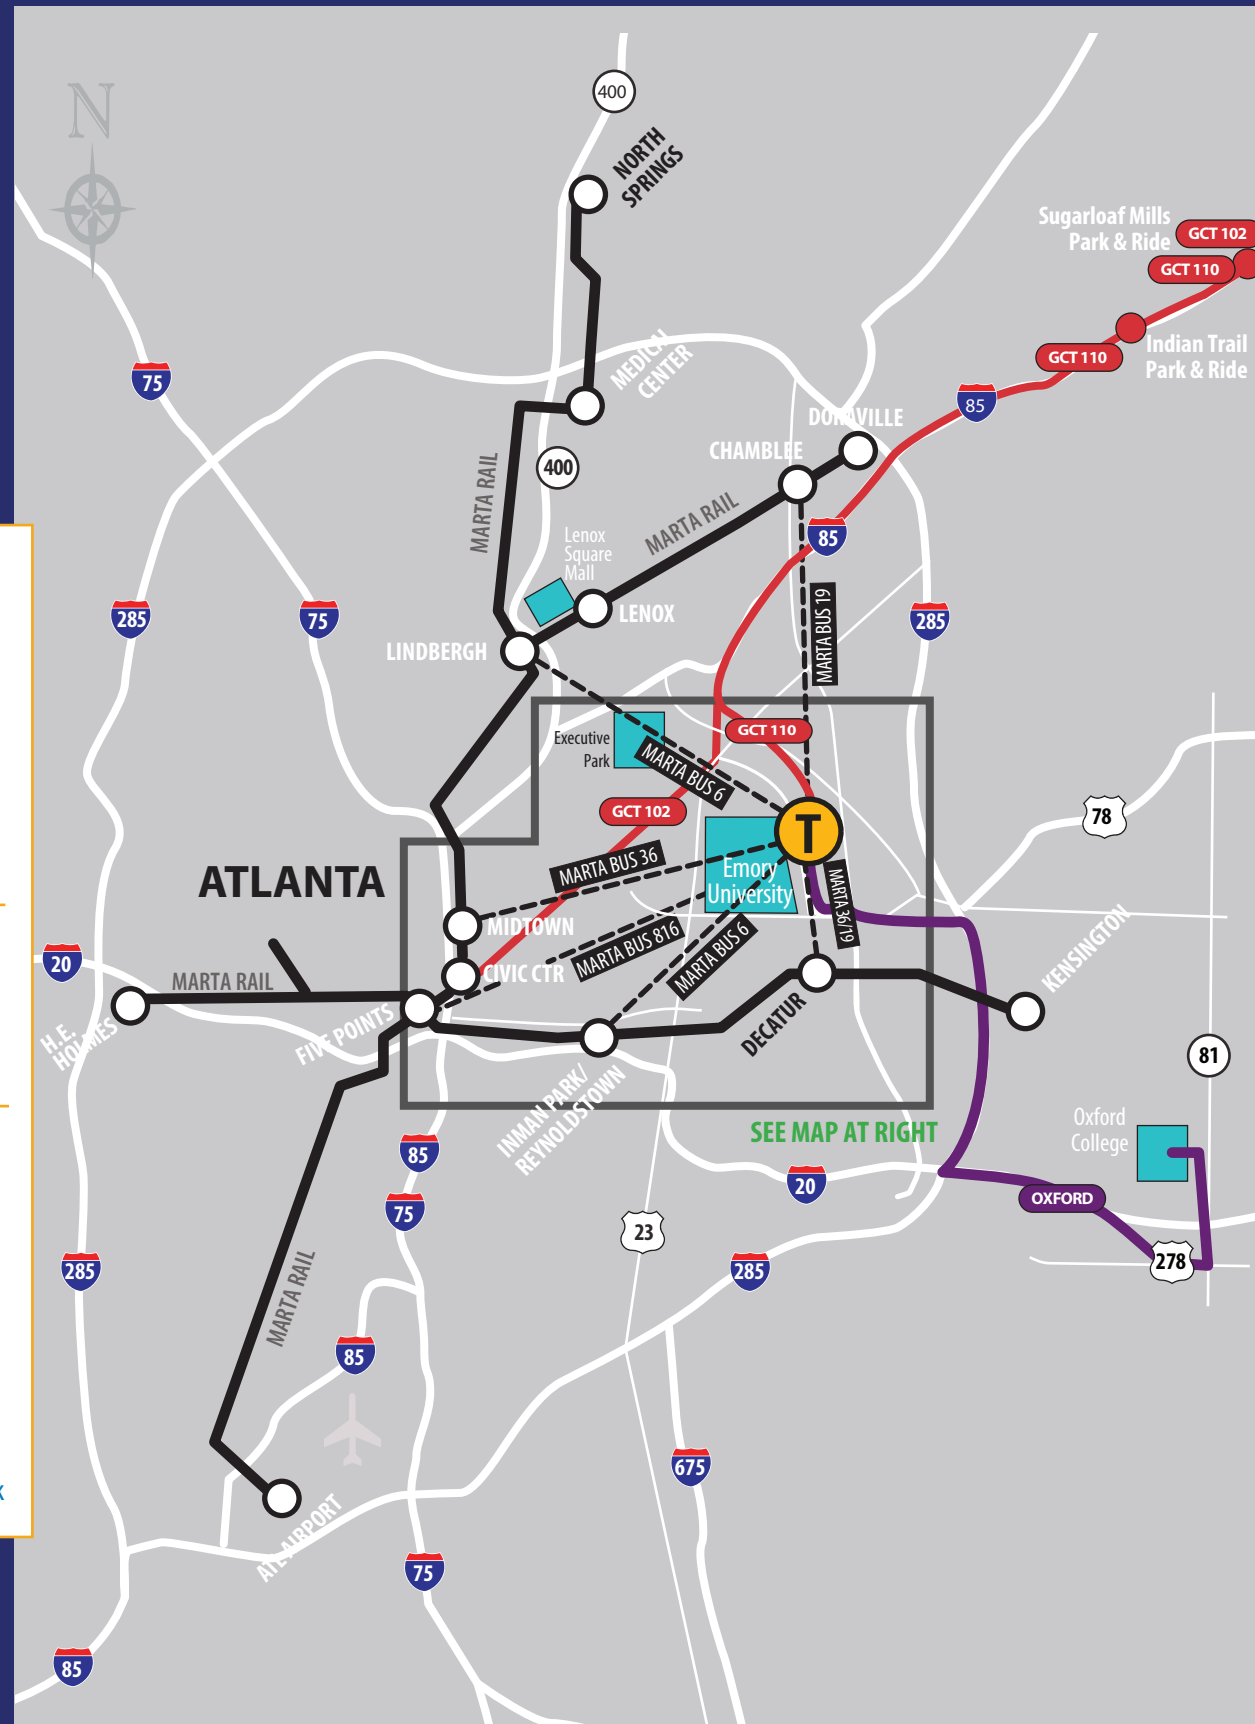

**marta**

Atlanta's transit system MARTA serves Emory with these routes connecting to rail stations and other routes and systems:

- 6 Route 6** Clifton Rd. & N. Decatur Rd. to Lindbergh & Inman Park Stations
- 36 Route 36** North Decatur Rd. to Midtown & Decatur Stations
- 19 Route 19** Clairmont Rd. to Decatur & Chamblee Stations
- 816 Route 816** 5 Pts sta / N. Highland Ave / Emory U / Clifton Road.

## EMORY REGIONAL SHUTTLES

**T** Woodruff Circle Transit Center

**OXFORD** Oxford College (7 days during academic year)

### marta EMORY SERVICE

- MARTA RAIL LINES** Key Station Names (all stations not shown)
- MARTA BUS 36** Midtown–Decatur Sta.
- MARTA BUS 6** Lindbergh–Inman Park Sta.
- MARTA BUS 19** Decatur–Chamblee Sta.
- MARTA BUS 816** Five Points–Michael St. deck

## Emory / Atlanta / DeKalb Connectivity

- CCTMA** CCTMA to Decatur Station
- EUHM** Emory Univ. Midtown Hosp.
- Exec Pk** Executive Park
- GRADY** Grady Hospital
- Toco Hill** Toco Hill Shopping Center (weekend service)
- N. DeKalb** North DeKalb Park&Ride
- S. DeKalb** South DeKalb Park&Ride
- GA Tech** Georgia Tech (operated by GT)