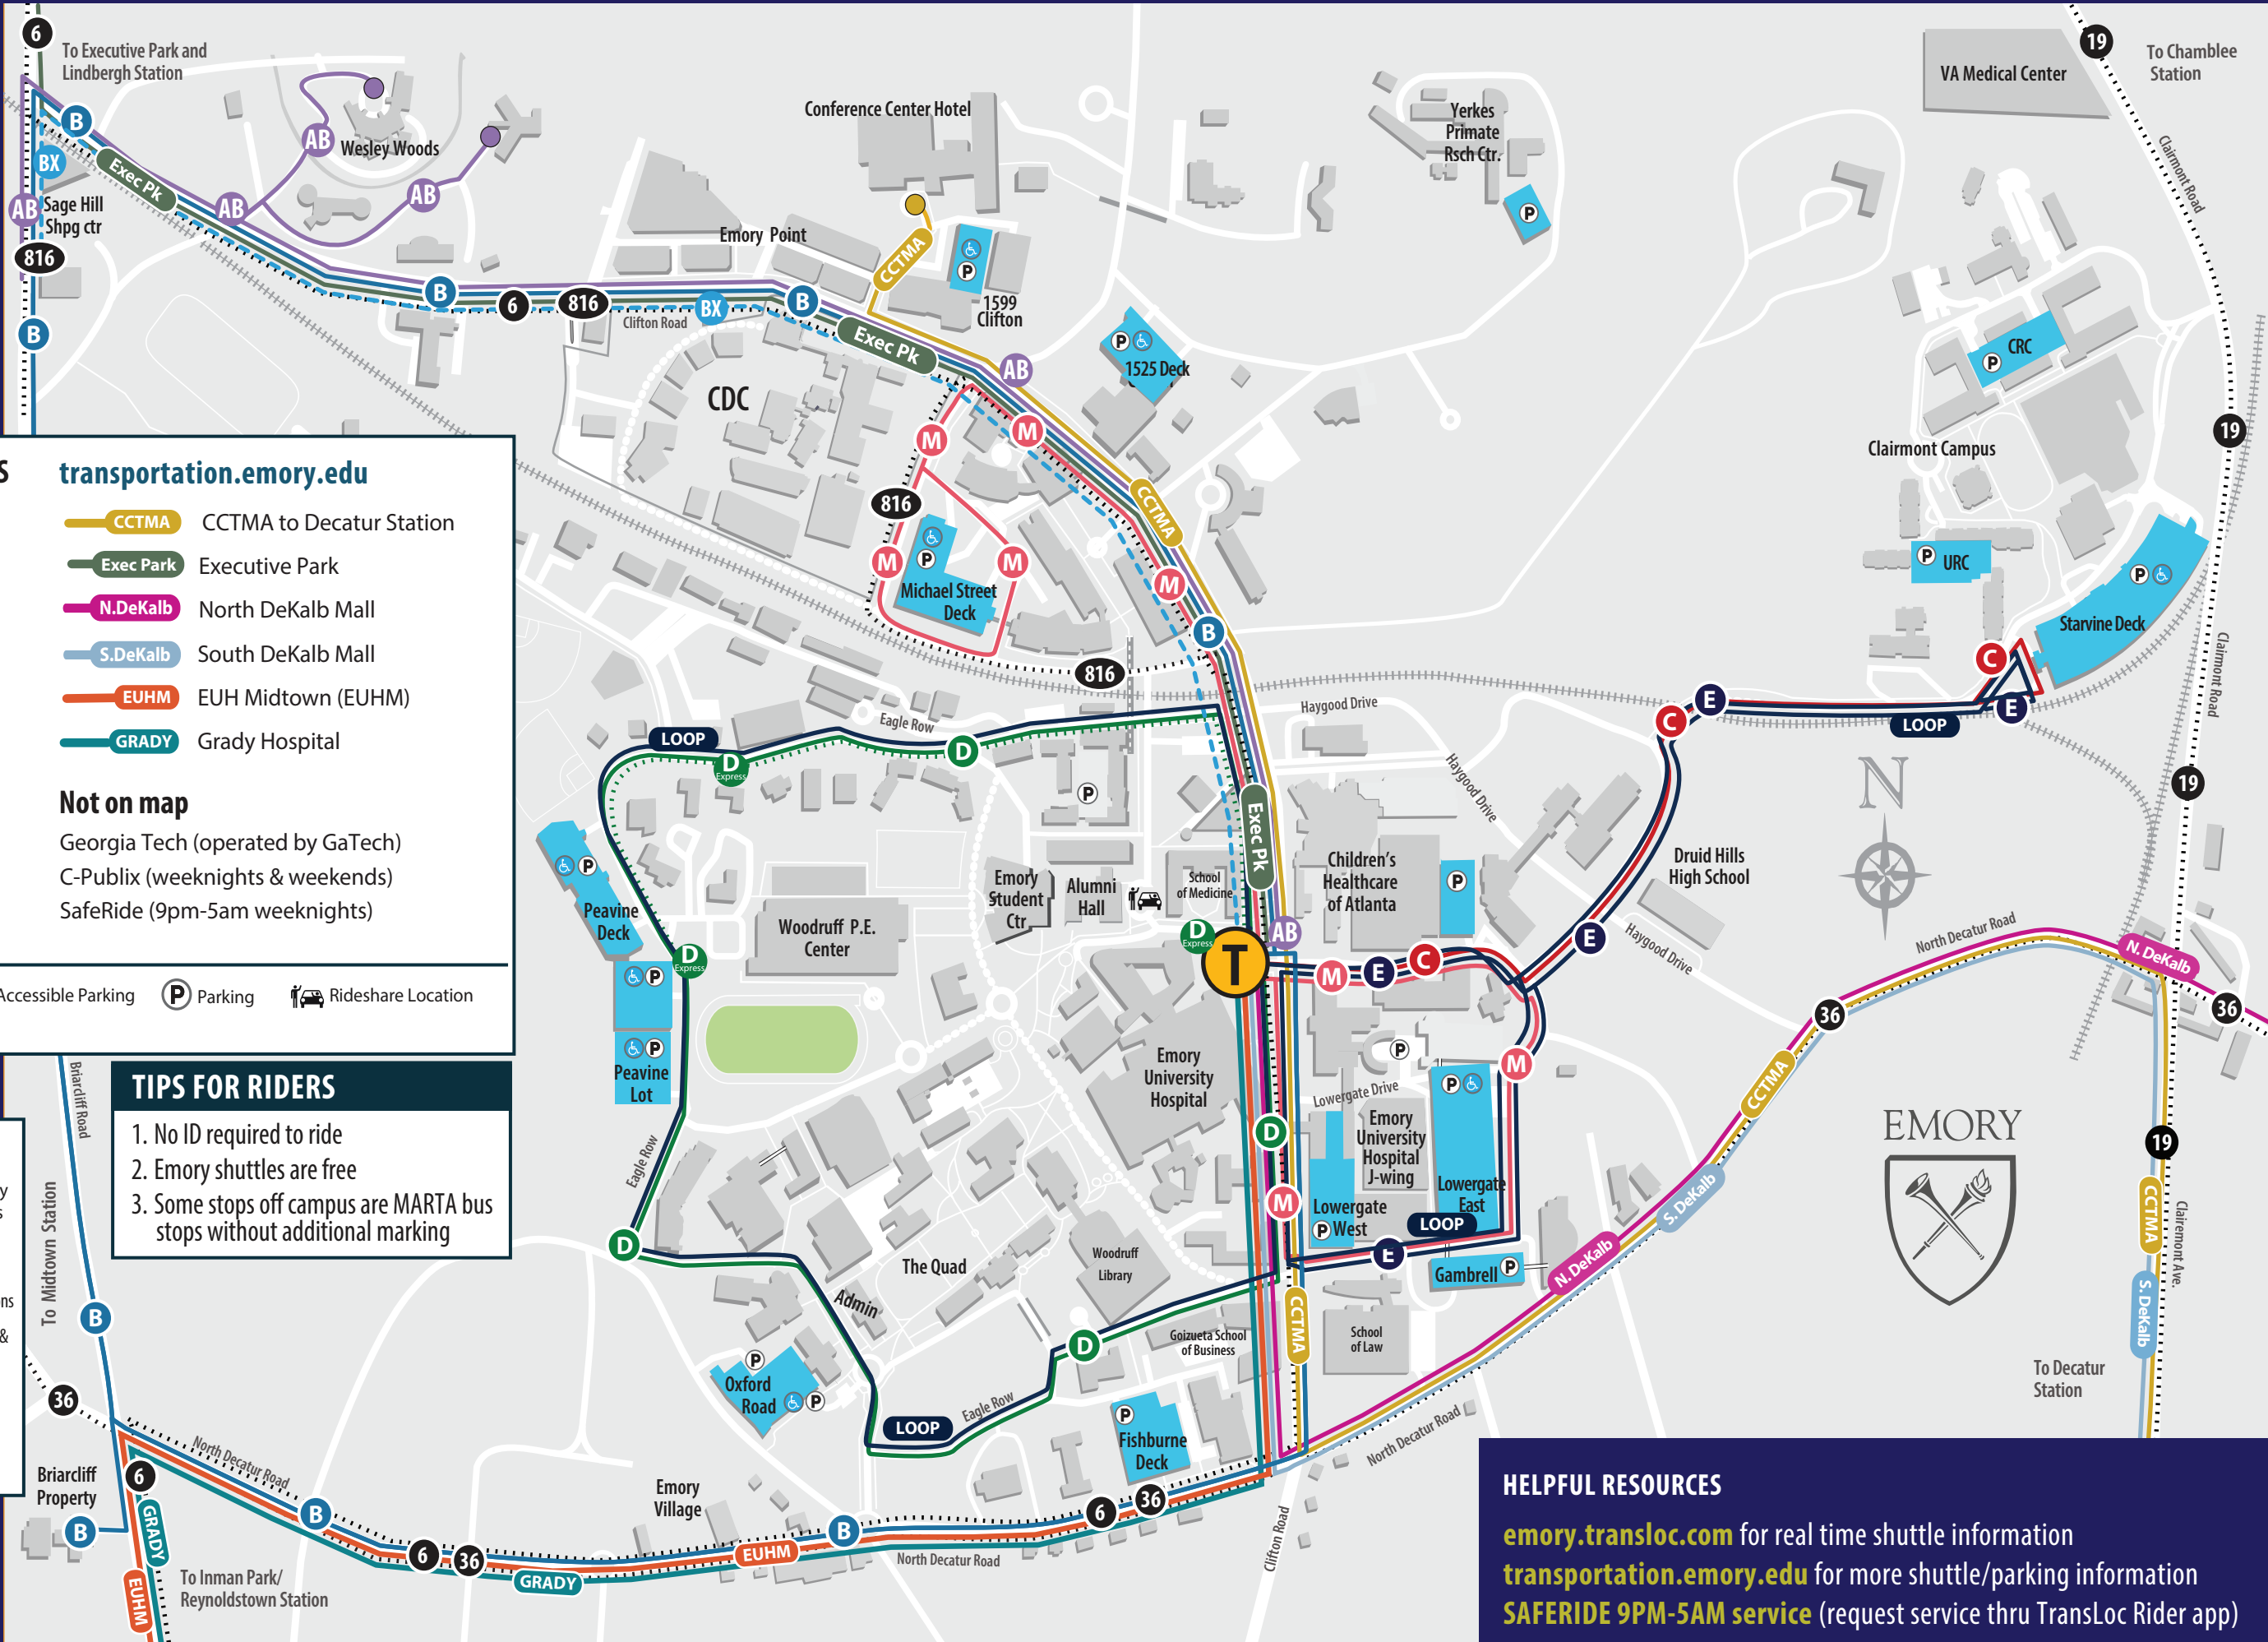

# EMORY CAMPUS CONNECTIVITY SHUTTLE MAP

**EMORY CAMPUS SHUTTLES**

- AB** Route A+B
- B** Route B
- B Express** B Express
- C** Route C
- D** Route D
- D Express** D Express
- E** Route E
- LOOP** Loop
- M** Route M
- CCTMA** CCTMA to Decatur Station
- Exec Park** Executive Park
- N. DeKalb** North DeKalb Mall
- S. DeKalb** South DeKalb Mall
- EUHM** EUH Midtown (EUHM)
- GRADY** Grady Hospital

**marta**

Atlanta's transit system MARTA serves Emory with these routes connecting to rail stations and other routes and systems:

- 6 Route 6** Clifton Rd. & N. Decatur Rd. to Lindbergh & Inman Park Stations
- 36 Route 36** North Decatur Rd. to Midtown & Decatur Stations
- 19 Route 19** Clairmont Rd. to Decatur & Chamblee Stations
- 816 Route 816** 5 Pts sta / N. Highland Ave / Emory U / Clifton Road.

## EMORY REGIONAL SHUTTLES

**T** Woodruff Circle Transit Center

**OXFORD** Oxford College (7 days during academic year)

### marta EMORY SERVICE

- MARTA RAIL LINES** Key Station Names (all stations not shown)
- MARTA BUS 36** Midtown–Decatur Sta.
- MARTA BUS 6** Lindbergh–Inman Park Sta.
- MARTA BUS 19** Decatur–Chamblee Sta.
- MARTA BUS 816** Five Points–Michael St. deck